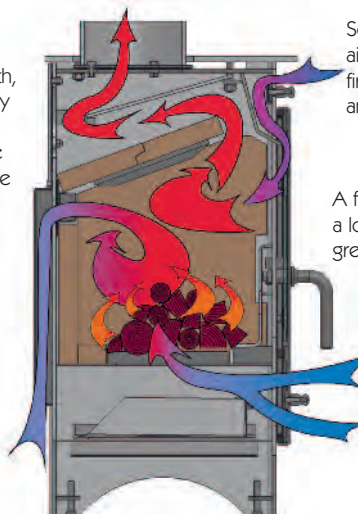

CO%: Wood

CO%: Smokeless Fuel

	30	40	40 Inset	40 Cube/ Panorama	50	60	60 Cube/ Panorama
Width	390	545	545	495	545	545	495
Height	521	606	606	537	606	606	537
Depth	290	292.5	342	266	332.5	387.5	375
Weight in kg Weight with cast door	51 58	66 72	55 61	66	72 78	83 89	77
Log Length	300	400	300	400	400	400	400
Nominal output kW	3	4	4.5	4	5	6	6
Range rating kW	3-4	4-5	4-5	4-5	5-6	6-8	6-8
125mm Flue Outlet (T=Top R=Rear)	T R	T R	T	T R	T R	T R	T R
Distance from rear of stove to centre of top flue outlet	126	126	105	124	126	126	126
Distance from floor to centre of rear flue outlet	438	520	N/A	449	520	520	449
Distance to flammable materials:							
From back	250	250	200	250	250	250	250
From side	400	400	200	400/500	400	400	400/500
From front	800	800	800	800	800	800	800
From top	275	275	275	275	275	275	275
Heating area in square metres	20-80	20-90	20-90	20-90	30-120	30-140	30-140
Efficiency: Wood	79.2%	79.5%	78.2%	79.5%	75.5%	80.4%	80.4%
Efficiency: Smokeless Fuel	75%	72.4%	78.9%	72.4%	70.2%	71%	71%
CO%: Wood	0.15	0.14	0.74	0.14	0.15	0.17	0.17
CO%: Smokeless Fuel	0.28	0.33	0.19	0.33	0.33	0.19	0.19

OPTIONS

Wooden Handle

Decorative Cast Door

Log Store Stand: 200mm height
400mm height

Wooden Handle	✓	✓	✓	✓	✓	✓	✓
Decorative Cast Door	✓	✓	✓		✓	✓	
Log Store Stand: 200mm height				✓			✓
Log Store Stand: 400mm height				✓			✓

All stoves certified to: CE EN13240 and EN13229 for Inset and all approved for smoke control areas

Wooden handle

Cast iron door

A twin baffle system increases the flame path, improving the efficiency and extracting further heat energy before the combustion gases leave the stove

Secondary air enters through the top air slider above the door, into the firebox, fuelling the fire and acting as an airwash to keep the glass clean

A fully Vermiculite lined fire chamber ensures a lovely flame pattern, high temperatures, greater efficiency and lower CO.