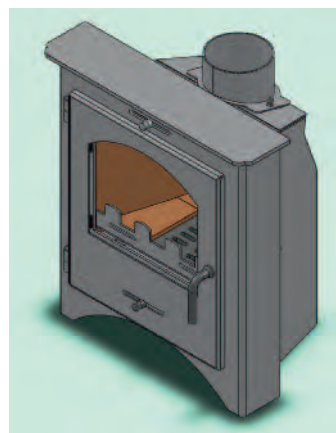

X40 INSET 4.5 kW Multi Fuel Stove

The Bohemia X40 Inset has the same frontal appearance as the rest of the Bohemia family but can be installed directly into a standard 16" x 22" tapered fireback where an open fire was previously used. It can be fitted with or without a flue liner. Easy installation and improved fireplace efficiency can be achieved with the use of this stove.

Dimensions	: W545 x D342 x H606mm
Dimensions for fireback	: W381 (tapering to 254) x D220 x H535mm
Weight	: 55kg
Max log length	: 300mm (12")
Flue outlet	: 125mm top
Efficiency wood	: 78.2%
Efficiency smokeless fuel	: 78.9%