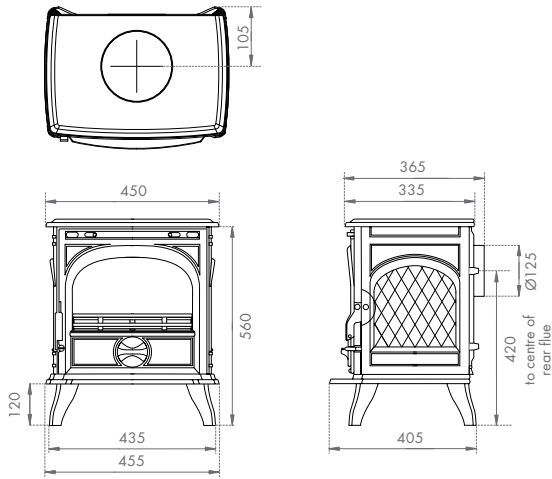

Correct Installation

A HETAS approved installer should undertake a site survey prior to purchase and must install any Dove stove or fireplace. Your Dove retailer will be able to advise on this. The below information is to assist you in your choice of a suitable Dove fire or stove. It is not intended to be all the information required to install your fire or stove; this can be obtained from your local Dove retailer or you can view/download the relevant full installation instructions from the Dove website at www.dovre.co.uk

Page 8/9 - 250 Multi-Fuel Stoves