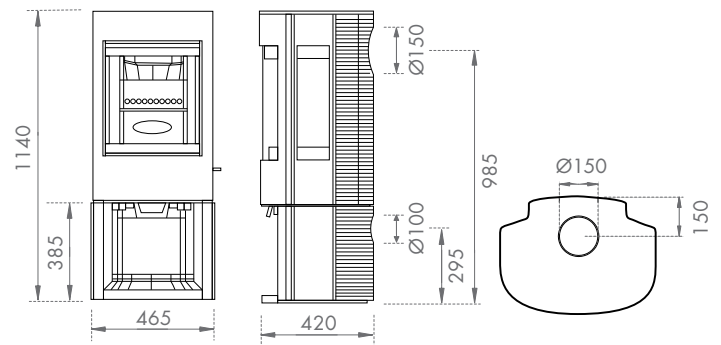

Page 32/33 - Bold 400 Wood Stoves

Page 38/39 - Astroline 3CB Wood Stoves

Page 34/35 - Rock 350 Wood Stoves

Page 40/41 - Astroline 4CB Multi-Fuel & Wood Stoves

Page 36/37 - Rock 500 Wood Stoves

Dimensions

Page 42/43 - Zen 100 Cassette Fire†