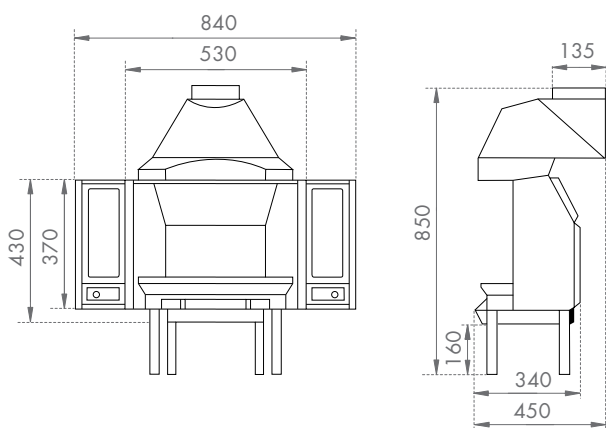

Page 46/47 - 1800 Multi-Fuel Fireplace†