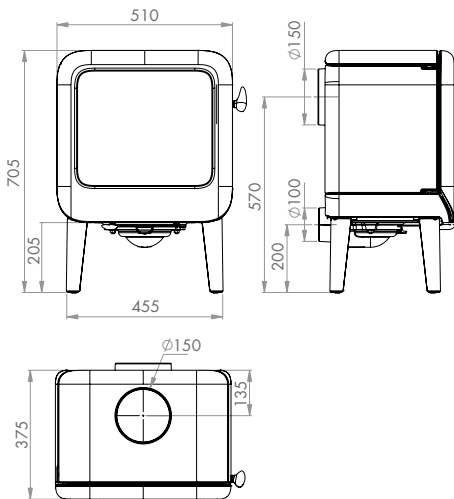

Page 32/33 - Bold 400 Wood Stoves

Page 38/39 - Astroline 3CB Wood Stoves

Page 34/35 - Rock 350 Wood Stoves

Page 40/41 - Astroline 4CB Multi-Fuel & Wood Stoves

Page 36/37 - Rock 500 Wood Stoves

Dimensions

Page 42/43 - Zen 100 Cassette Fire†