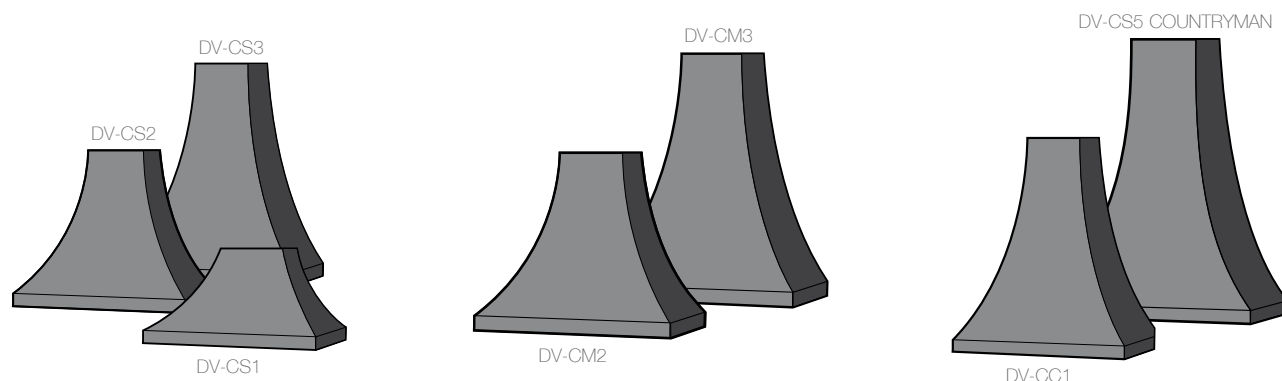

PRODUCT CODES

DV-425E Matt Black, log-effect fire

FINISHES

Traditional Matt Black

Remote Control Supplied

Canopies

Plinths & Side Panels

Our range of canopies, plinths & side panels has been specially designed to complement Dovre appliances whether installed freestanding in an inglenook or a recessed fireplace. They are manufactured to the highest standards & help ensure a lifetime of fireside pleasure.