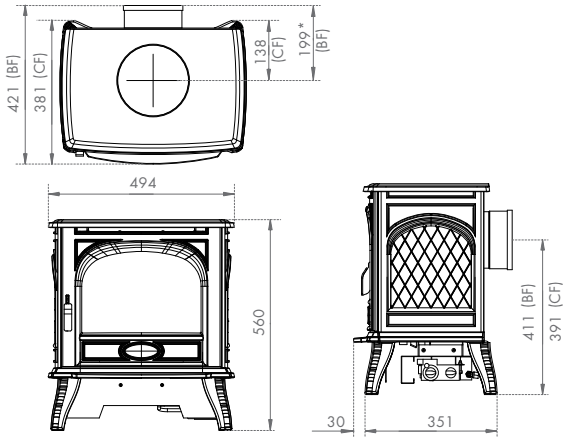

Correct Installation

A HETAS approved installer should undertake a site survey prior to purchase and must install any solid fuel Dove stove or fireplace. Dove gas stoves must be installed by a Gas Safe registered Engineer. The information on pages 67 to 71 is to assist you in your choice of a suitable Dove fire or stove. It is not intended to be all the information required to install your fire or stove; this can be obtained from your local Dove retailer or you can view/download the relevant full installation instructions from the Dove website at www.dovre.co.uk

Page 54/55 - 280 Gas Stoves