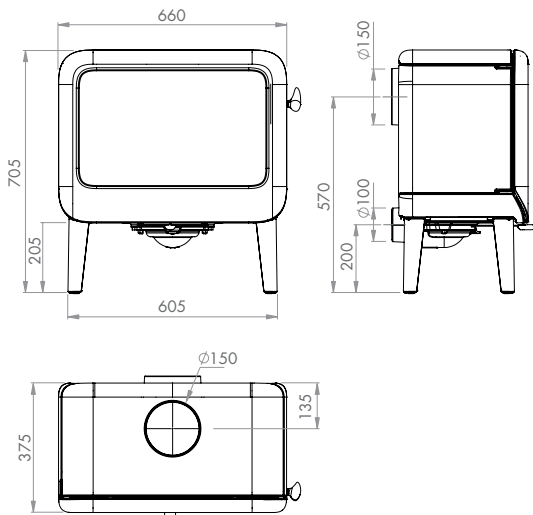

Page 32/33 - Bold 400 Wood Stoves

Page 38/39 - Astroline 3CB Wood Stoves

Page 34/35 - Rock 350 Wood Stoves

Page 40/41 - Astroline 4CB Multi-Fuel & Wood Stoves

Page 36/37 - Rock 500 Wood Stoves

Dimensions

Page 42/43 - Zen 100 Cassette Fire†