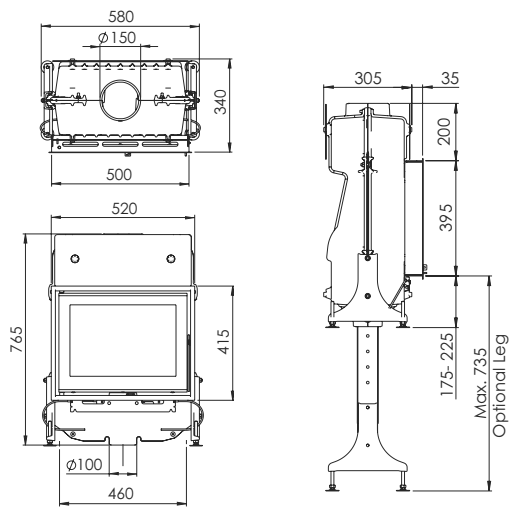

Page 32/33 - Bold 400 Wood Stoves

Page 38/39 - Astroline 3CB Wood Stoves

Page 34/35 - Rock 350 Wood Stoves

Page 40/41 - Astroline 4CB Multi-Fuel & Wood Stoves

Page 36/37 - Rock 500 Wood Stoves

Dimensions

Page 42/43 - Zen 100 Cassette Fire†