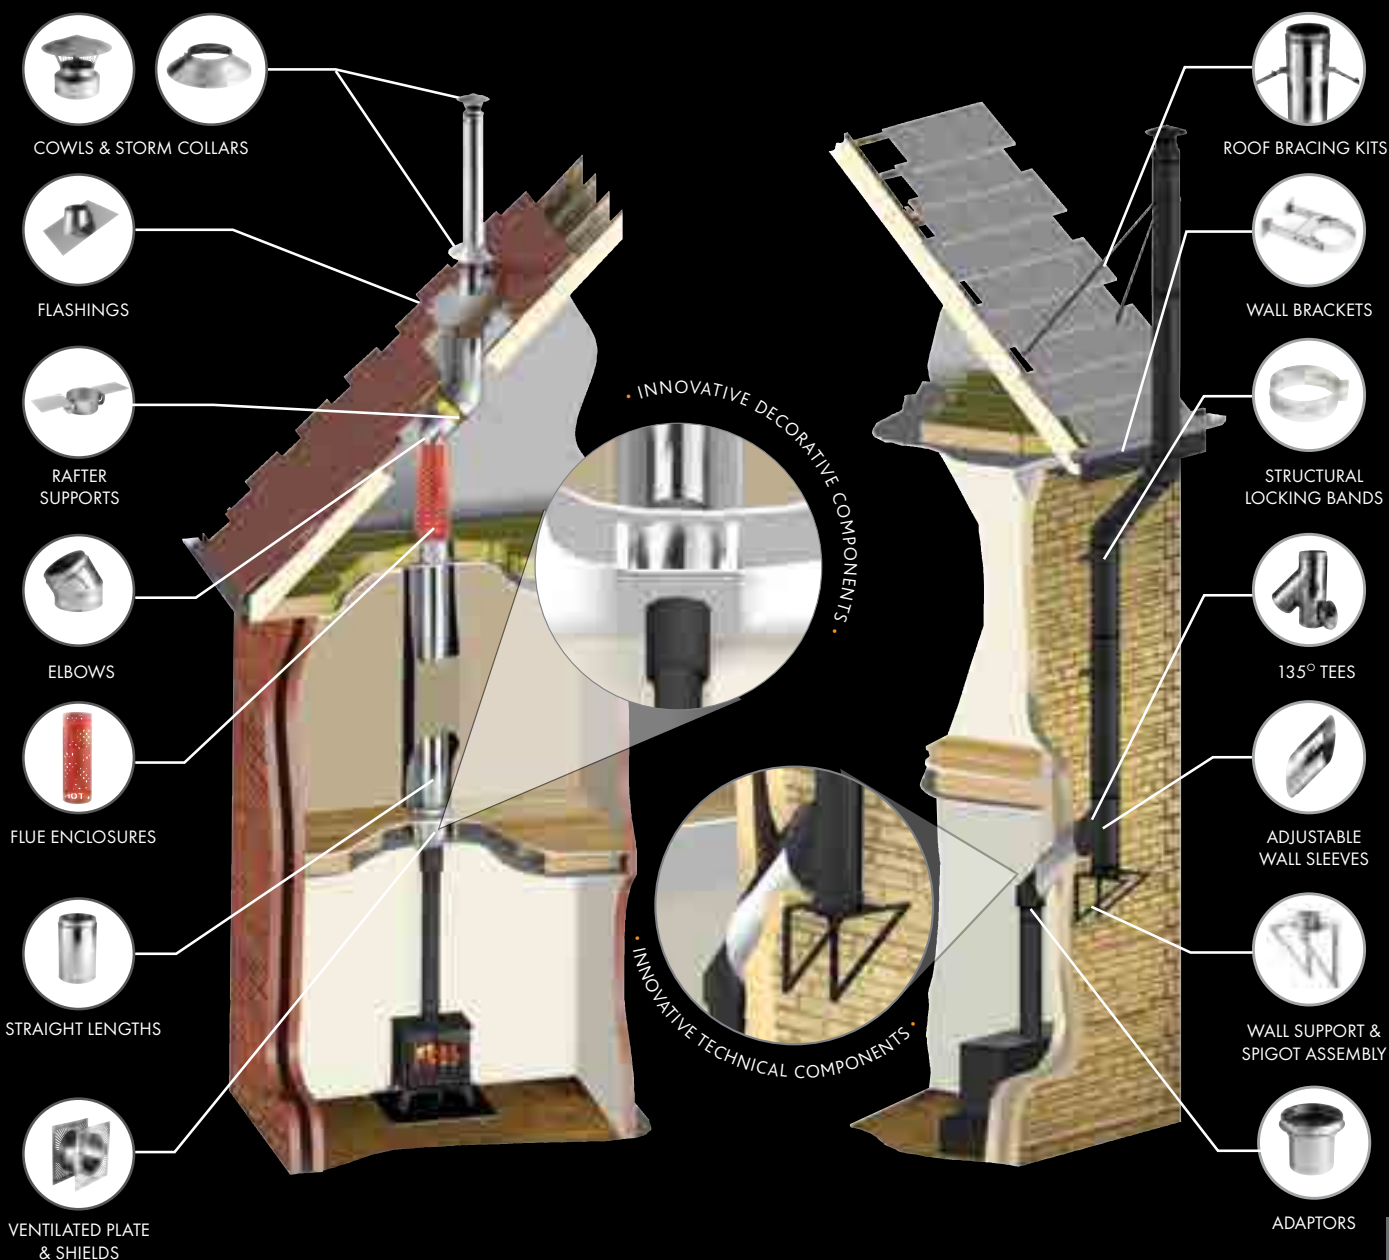

For further information or to request a brochure, contact your local retailer or visit www.stovax.com/chimneysystems