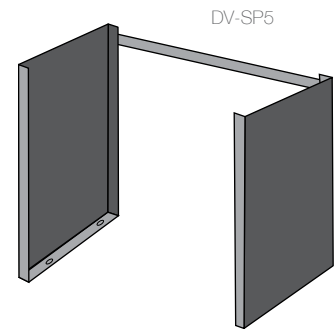

1800, 2000, 2400 & 2700 Fireplaces

All dimensions are quoted in millimetres

PLINTH

Designed to improve convection on appliances used in freestanding installations, base plinths will also enhance the visual appearance of your fireplace.

CODE	DESCRIPTION	HEIGHT	WIDTH	DEPTH
DV-MBP	1800 Base Plinth (Black)	80	510	315
DV-SBP	2000/2700 Base Plinth (Black)	80	725	485

SIDE PANEL UNITS

For use with freestanding type installations where the sides of the appliance may be exposed to view, for example with an extra wide inglenook.

CODE	DESCRIPTION	HEIGHT	WIDTH	DEPTH
DV-SP1	1800 Side Panel Unit (Black)	470	530	290
DV-SP2	2700 Side Panel Unit (Black)	740	720	400
DV-SP3	2000 Side Panel Unit (Black)	780	720	350
DV-SP5	2400 Side Panel Unit (Black)	520	635	400

FLUE ADAPTORS

CODE	DESCRIPTION	FLUE PIPE DIAMETER
DV-MFA	1800 Flue Adaptor	5¹/₄" - 6" (134 - 153)
DV-SFA	2000/2700 Flue Adaptor	7¹/₄" - 8" (185 - 204)