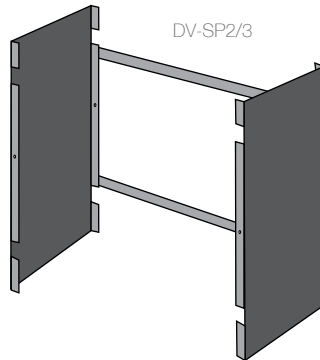

1800, 2000, 2400 & 2700 Fireplaces

All dimensions are quoted in millimetres

PLINTH

Designed to improve convection on appliances used in freestanding installations, base plinths will also enhance the visual appearance of your fireplace.

CODE	DESCRIPTION	HEIGHT	WIDTH	DEPTH
DV-MBP	1800 Base Plinth (Black)	80	510	315
DV-SBP	2000/2700 Base Plinth (Black)	80	725	485

SIDE PANEL UNITS

For use with freestanding type installations where the sides of the appliance may be exposed to view, for example with an extra wide inglenook.

CODE	DESCRIPTION	HEIGHT	WIDTH	DEPTH
DV-SP1	1800 Side Panel Unit (Black)	470	530	290
DV-SP2	2700 Side Panel Unit (Black)	740	720	400
DV-SP3	2000 Side Panel Unit (Black)	780	720	350
DV-SP5	2400 Side Panel Unit (Black)	520	635	400

FLUE ADAPTORS

CODE	DESCRIPTION	FLUE PIPE DIAMETER
DV-MFA	1800 Flue Adaptor	5¹/₄" - 6" (134 - 153)
DV-SFA	2000/2700 Flue Adaptor	7¹/₄" - 8" (185 - 204)