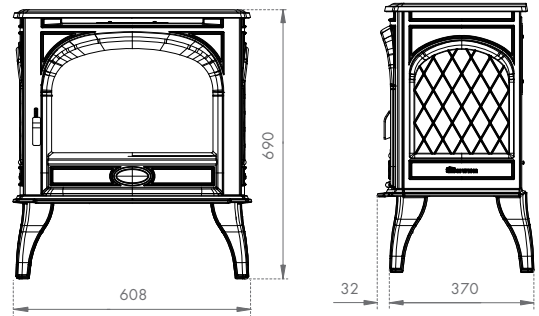

Page 60/61 - 425 Electric Stoves