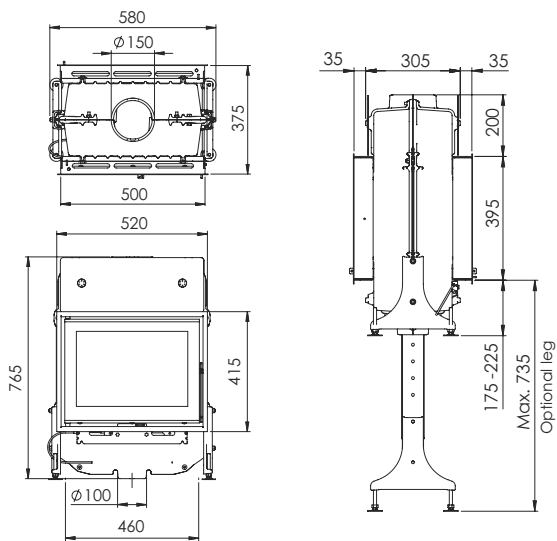

Page 44/45 - Zen 102 Double-Sided Cassette Fire†