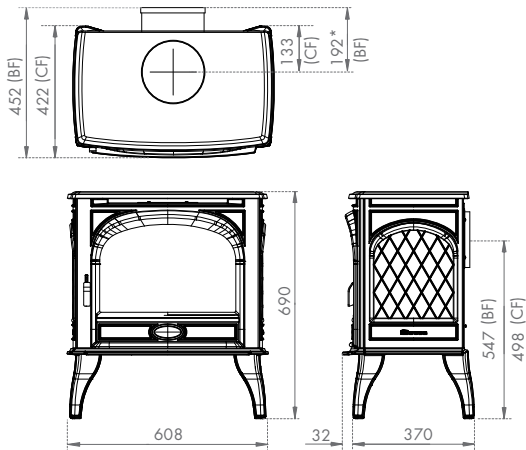

Page 54/55 - 280 Gas Stoves

* To end of rear flue spigot. Installation instructions with information on balanced flue configurations are available from www.dovre.co.uk

Page 60/61 - 425 Electric Stoves

Page 56/57 - 425 Gas Stoves