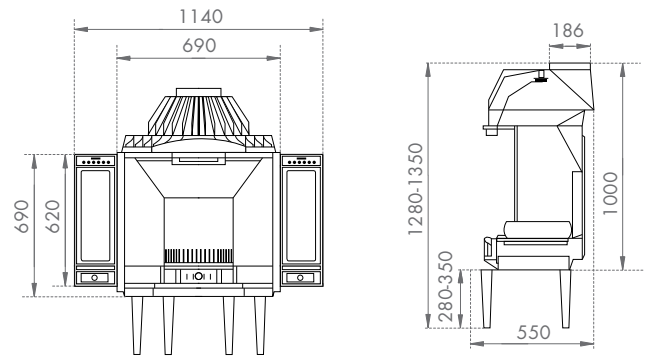

Page 48/49 - 2000 Multi-Fuel Fireplace†