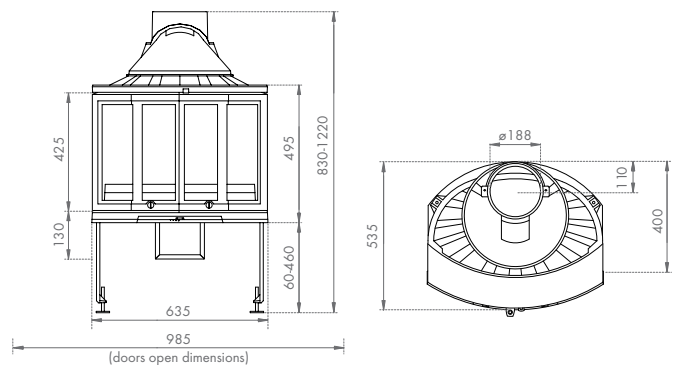

Page 50/51 - 2400CB Wood Fireplace†